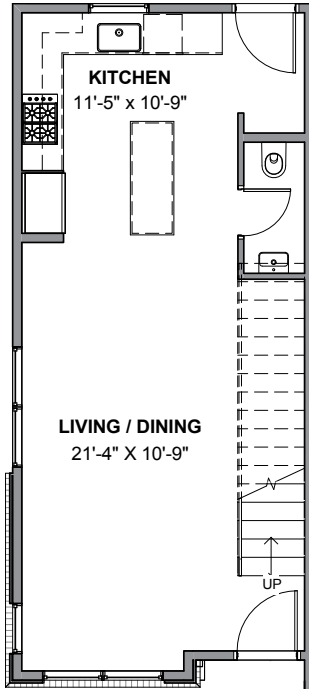

UNIT 3

1

2

3

4

5414 11TH AVE, SEATTLE 98107

APPROX 1727 SF | 3 BEDS | 2 BATHS | PARTY ROOM | OPEN CONCEPT

Floor plans are provided for illustrative and general informational purposes only. In a continuing effort to improve our products and designs, final construction elevations, square footages, floor plan layouts and/or materials and colors may vary. Buyer to verify all information to their own satisfaction.