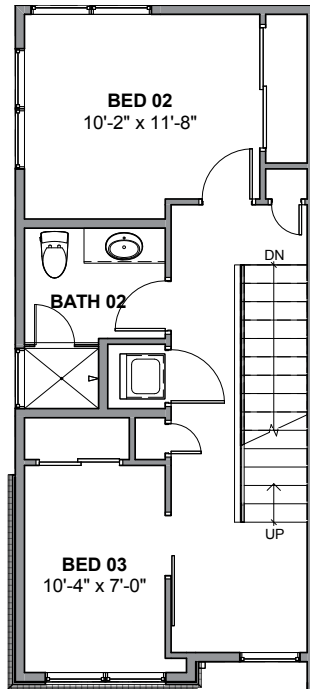

UNIT 3

1

2

3

4

5414 11TH AVE, SEATTLE 98107

APPROX 1727 SF | 3 BEDS | 2 BATHS | PARTY ROOM | OPEN CONCEPT

Floor plans are provided for illustrative and general informational purposes only. In a continuing effort to improve our products and designs, final construction elevations, square footages, floor plan layouts and/or materials and colors may vary. Buyer to verify all information to their own satisfaction.