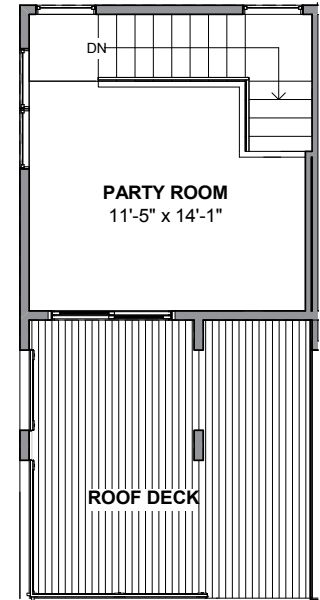

UNIT 3

1

2

3

4

5414 11TH AVE, SEATTLE 98107

APPROX 1727 SF | 3 BEDS | 2 BATHS | PARTY ROOM | OPEN CONCEPT

Floor plans are provided for illustrative and general informational purposes only. In a continuing effort to improve our products and designs, final construction elevations, square footages, floor plan layouts and/or materials and colors may vary. Buyer to verify all information to their own satisfaction.