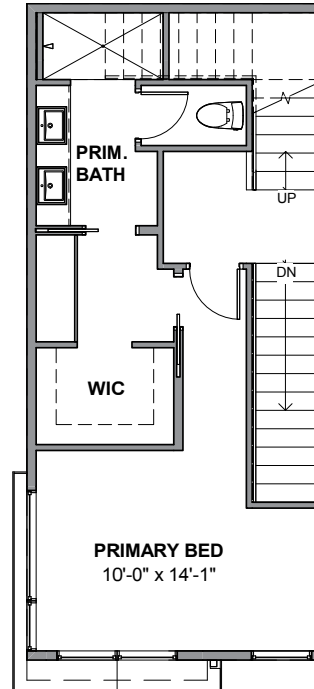

UNIT 3

1

2

3

4

5414 11TH AVE, SEATTLE 98107

APPROX 1727 SF | 3 BEDS | 2 BATHS | PARTY ROOM | OPEN CONCEPT

Floor plans are provided for illustrative and general informational purposes only. In a continuing effort to improve our products and designs, final construction elevations, square footages, floor plan layouts and/or materials and colors may vary. Buyer to verify all information to their own satisfaction.