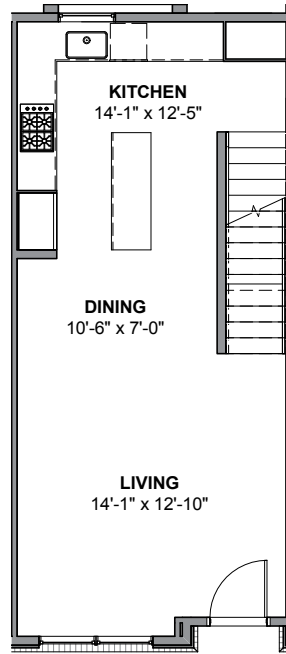

UNIT 9

1

2

3

4

5

958 NW 54TH ST, SEATTLE 98107

APPROX 1762 SF | 3 BEDS | 2.25 BATHS | OPEN CONCEPT

Floor plans are provided for illustrative and general informational purposes only. In a continuing effort to improve our products and designs, final construction elevations, square footages, floor plan layouts and/or materials and colors may vary. Buyer to verify all information to their own satisfaction.