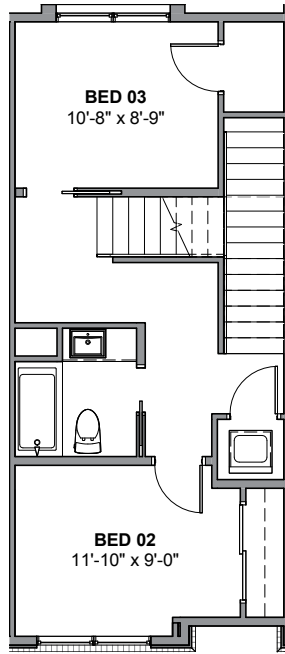

UNIT 9

1

2

3

4

5

958 NW 54TH ST, SEATTLE 98107

APPROX 1762 SF | 3 BEDS | 2.25 BATHS | OPEN CONCEPT

Floor plans are provided for illustrative and general informational purposes only. In a continuing effort to improve our products and designs, final construction elevations, square footages, floor plan layouts and/or materials and colors may vary. Buyer to verify all information to their own satisfaction.