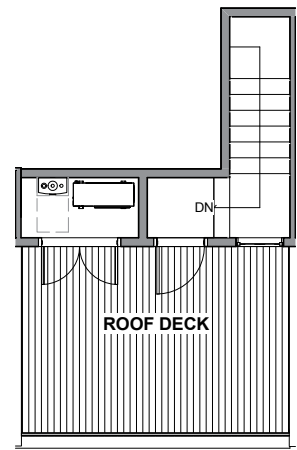

UNIT 9

1

2

3

4

5

958 NW 54TH ST, SEATTLE 98107

APPROX 1762 SF | 3 BEDS | 2.25 BATHS | OPEN CONCEPT

Floor plans are provided for illustrative and general informational purposes only. In a continuing effort to improve our products and designs, final construction elevations, square footages, floor plan layouts and/or materials and colors may vary. Buyer to verify all information to their own satisfaction.