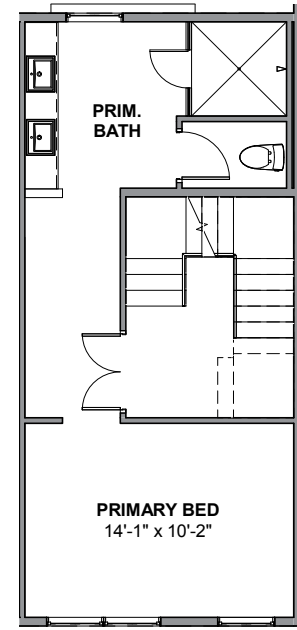

UNIT 9

1

2

3

4

5

958 NW 54TH ST, SEATTLE 98107

APPROX 1762 SF | 3 BEDS | 2.25 BATHS | OPEN CONCEPT

Floor plans are provided for illustrative and general informational purposes only. In a continuing effort to improve our products and designs, final construction elevations, square footages, floor plan layouts and/or materials and colors may vary. Buyer to verify all information to their own satisfaction.