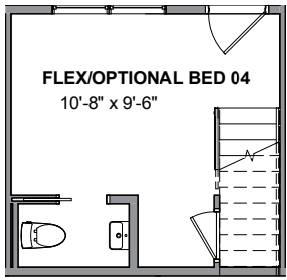

UNIT 9

1

2

3

4

5

958 NW 54TH ST, SEATTLE 98107

APPROX 1762 SF | 3 BEDS | 2.25 BATHS | OPEN CONCEPT

Floor plans are provided for illustrative and general informational purposes only. In a continuing effort to improve our products and designs, final construction elevations, square footages, floor plan layouts and/or materials and colors may vary. Buyer to verify all information to their own satisfaction.