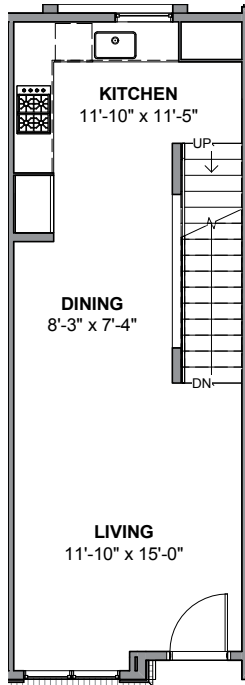

**UNIT 11**

**1**

**2**

**3**

**4**

**5**

**954 NW 54TH ST, SEATTLE 98107**

**APPROX 1655 SF | 3 BEDS | 1.75 BATHS | FLEX | OPEN CONCEPT**

Floor plans are provided for illustrative and general informational purposes only. In a continuing effort to improve our products and designs, final construction elevations, square footages, floor plan layouts and/or materials and colors may vary. Buyer to verify all information to their own satisfaction.