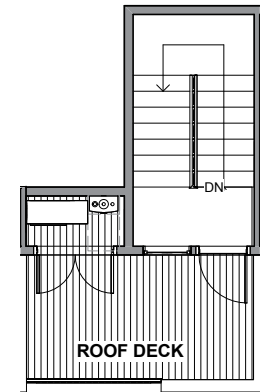

**UNIT 11**

**1**

**2**

**3**

**4**

**5**

**954 NW 54TH ST, SEATTLE 98107**

**APPROX 1655 SF | 3 BEDS | 1.75 BATHS | FLEX | OPEN CONCEPT**

Floor plans are provided for illustrative and general informational purposes only. In a continuing effort to improve our products and designs, final construction elevations, square footages, floor plan layouts and/or materials and colors may vary. Buyer to verify all information to their own satisfaction.