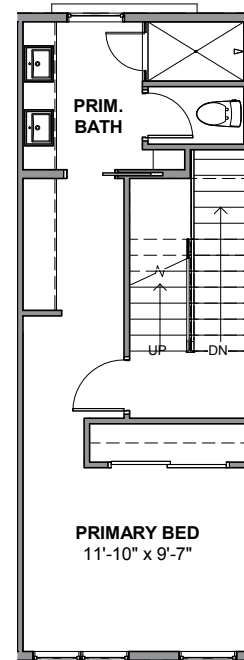

**UNIT 11**

**1**

**2**

**3**

**4**

**5**

**954 NW 54TH ST, SEATTLE 98107**

**APPROX 1655 SF | 3 BEDS | 1.75 BATHS | FLEX | OPEN CONCEPT**

Floor plans are provided for illustrative and general informational purposes only. In a continuing effort to improve our products and designs, final construction elevations, square footages, floor plan layouts and/or materials and colors may vary. Buyer to verify all information to their own satisfaction.