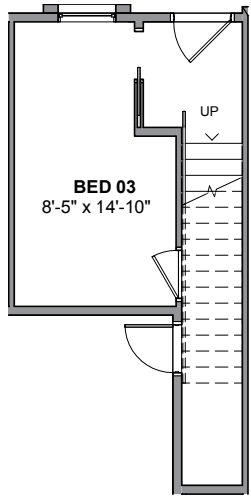

**UNIT 11**

**1**

**2**

**3**

**4**

**5**

**954 NW 54TH ST, SEATTLE 98107**

**APPROX 1655 SF | 3 BEDS | 1.75 BATHS | FLEX | OPEN CONCEPT**

Floor plans are provided for illustrative and general informational purposes only. In a continuing effort to improve our products and designs, final construction elevations, square footages, floor plan layouts and/or materials and colors may vary. Buyer to verify all information to their own satisfaction.