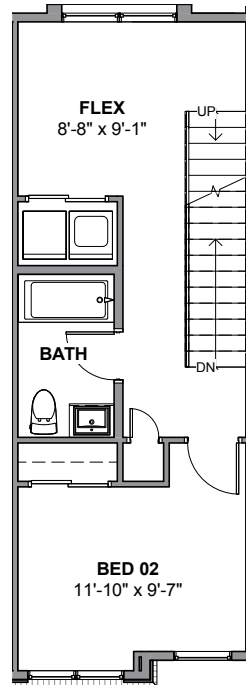

**UNIT 11**

**1**

**2**

**3**

**4**

**5**

**954 NW 54TH ST, SEATTLE 98107**

**APPROX 1655 SF | 3 BEDS | 1.75 BATHS | FLEX | OPEN CONCEPT**

Floor plans are provided for illustrative and general informational purposes only. In a continuing effort to improve our products and designs, final construction elevations, square footages, floor plan layouts and/or materials and colors may vary. Buyer to verify all information to their own satisfaction.