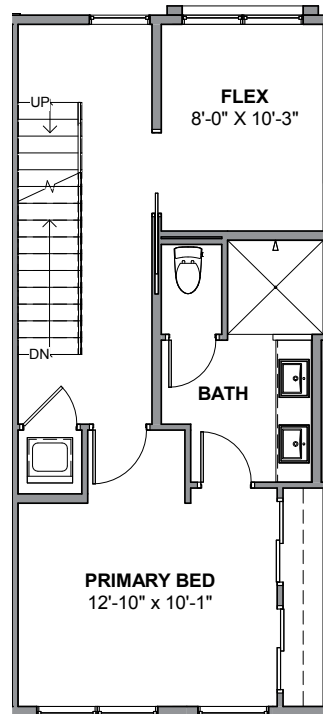

UNIT 18

1

2

3

4

940 NW 54TH ST, SEATTLE 98107

APPROX 1787 SF | 3 BEDS | 2.5 BATHS | FLEX | PARTY ROOM | OPEN CONCEPT

Floor plans are provided for illustrative and general informational purposes only. In a continuing effort to improve our products and designs, final construction elevations, square footages, floor plan layouts and/or materials and colors may vary. Buyer to verify all information to their own satisfaction.