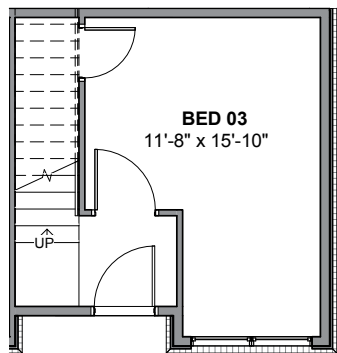

UNIT 18

1

2

3

4

940 NW 54TH ST, SEATTLE 98107

APPROX 1787 SF | 3 BEDS | 2.5 BATHS | FLEX | PARTY ROOM | OPEN CONCEPT

Floor plans are provided for illustrative and general informational purposes only. In a continuing effort to improve our products and designs, final construction elevations, square footages, floor plan layouts and/or materials and colors may vary. Buyer to verify all information to their own satisfaction.