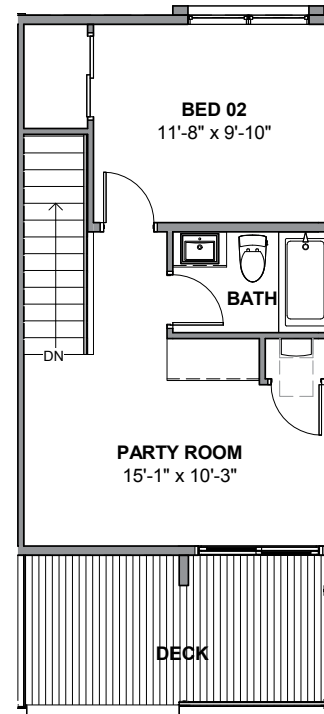

UNIT 18

1

2

3

4

940 NW 54TH ST, SEATTLE 98107

APPROX 1787 SF | 3 BEDS | 2.5 BATHS | FLEX | PARTY ROOM | OPEN CONCEPT

Floor plans are provided for illustrative and general informational purposes only. In a continuing effort to improve our products and designs, final construction elevations, square footages, floor plan layouts and/or materials and colors may vary. Buyer to verify all information to their own satisfaction.