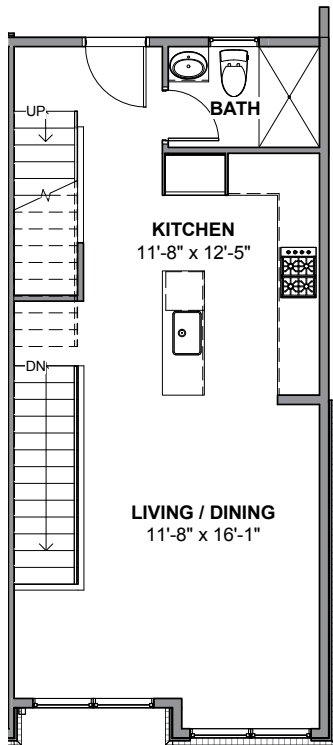

UNIT 18

1

2

3

4

940 NW 54TH ST, SEATTLE 98107

APPROX 1787 SF | 3 BEDS | 2.5 BATHS | FLEX | PARTY ROOM | OPEN CONCEPT

Floor plans are provided for illustrative and general informational purposes only. In a continuing effort to improve our products and designs, final construction elevations, square footages, floor plan layouts and/or materials and colors may vary. Buyer to verify all information to their own satisfaction.