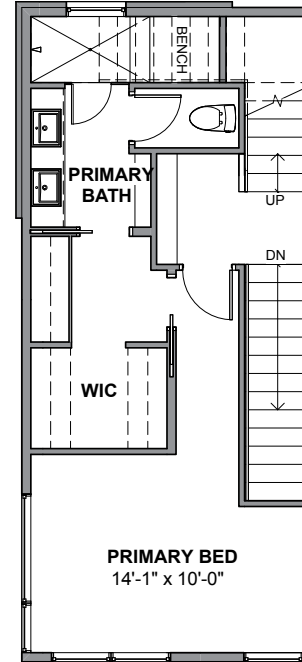

UNIT 24

1

2

3

4

974 NW 54TH ST, SEATTLE 98107

APPROX 1739 SF | 3 BEDS | 2 BATHS | PARTY ROOM | OPEN CONCEPT

Floor plans are provided for illustrative and general informational purposes only. In a continuing effort to improve our products and designs, final construction elevations, square footages, floor plan layouts and/or materials and colors may vary. Buyer to verify all information to their own satisfaction.