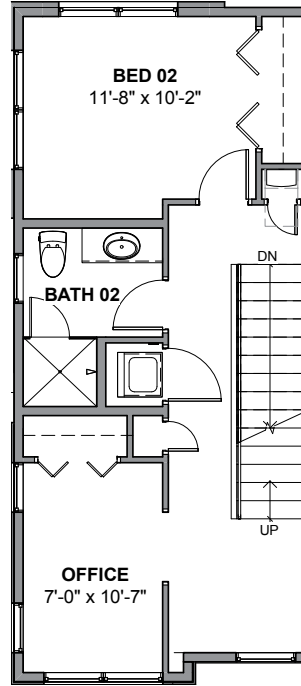

UNIT 24

1

2

3

4

974 NW 54TH ST, SEATTLE 98107

APPROX 1739 SF | 3 BEDS | 2 BATHS | PARTY ROOM | OPEN CONCEPT

Floor plans are provided for illustrative and general informational purposes only. In a continuing effort to improve our products and designs, final construction elevations, square footages, floor plan layouts and/or materials and colors may vary. Buyer to verify all information to their own satisfaction.