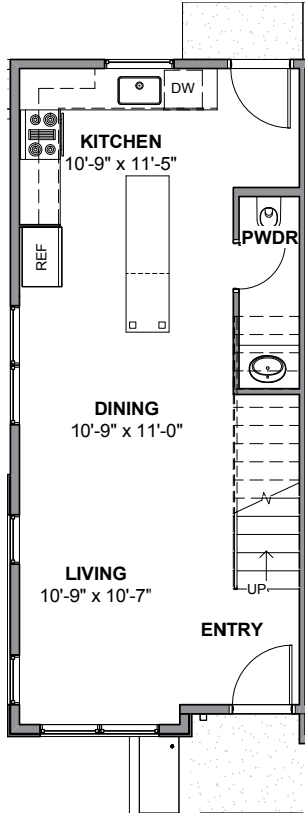

UNIT 24

1

2

3

4

974 NW 54TH ST, SEATTLE 98107

APPROX 1739 SF | 3 BEDS | 2 BATHS | PARTY ROOM | OPEN CONCEPT

Floor plans are provided for illustrative and general informational purposes only. In a continuing effort to improve our products and designs, final construction elevations, square footages, floor plan layouts and/or materials and colors may vary. Buyer to verify all information to their own satisfaction.

Habitat for the Modern Life Form.