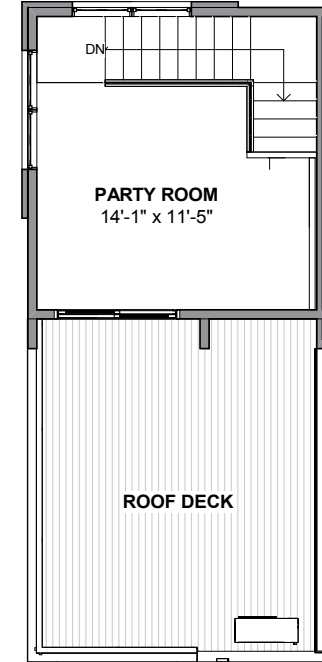

UNIT 24

1

2

3

4

974 NW 54TH ST, SEATTLE 98107

APPROX 1739 SF | 3 BEDS | 2 BATHS | PARTY ROOM | OPEN CONCEPT

Floor plans are provided for illustrative and general informational purposes only. In a continuing effort to improve our products and designs, final construction elevations, square footages, floor plan layouts and/or materials and colors may vary. Buyer to verify all information to their own satisfaction.