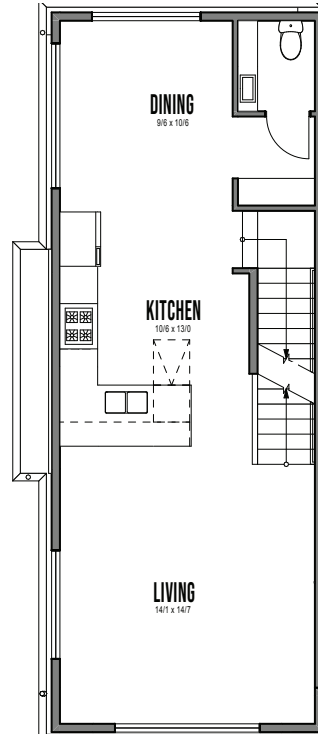

WILLOW
SEATTLE

info@shelterhs.com | 206.486.9209 | shelterhometseattle.com

UNIT B4

1

2

3

4

8337A 12TH AVE NW SEATTLE, WA 98117
APPROX 1810 SF | 4 BEDS | 2.25 BATHS | ROOF DECK | OPEN CONCEPT

 Floor plans are provided for illustrative and general informational purposes only. In a continuing effort to improve our products and designs, final construction elevations, square footages, floor plan layouts and/or materials and colors may vary. Buyer to verify all information to their own satisfaction.