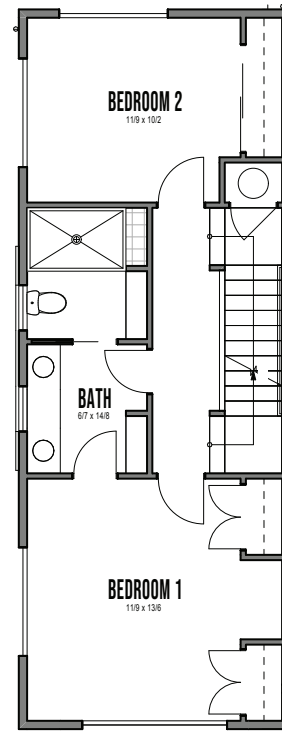

WILLOW
SEATTLE

info@shelterhs.com | 206.486.9209 | shelterhometseattle.com

UNIT B4

1

2

3

4

8337A 12TH AVE NW SEATTLE, WA 98117
APPROX 1810 SF | 4 BEDS | 2.25 BATHS | ROOF DECK | OPEN CONCEPT

 Floor plans are provided for illustrative and general informational purposes only. In a continuing effort to improve our products and designs, final construction elevations, square footages, floor plan layouts and/or materials and colors may vary. Buyer to verify all information to their own satisfaction.