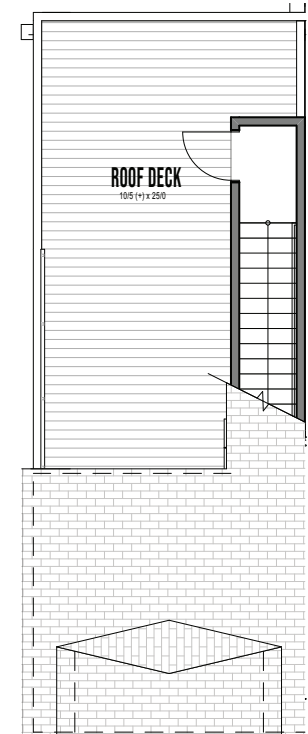

WILLOW
SEATTLE

info@shelterhs.com | 206.486.9209 | shelterhometseattle.com

UNIT B4

1

2

3

4

8337A 12TH AVE NW SEATTLE, WA 98117
APPROX 1810 SF | 4 BEDS | 2.25 BATHS | ROOF DECK | OPEN CONCEPT

 Floor plans are provided for illustrative and general informational purposes only. In a continuing effort to improve our products and designs, final construction elevations, square footages, floor plan layouts and/or materials and colors may vary. Buyer to verify all information to their own satisfaction.