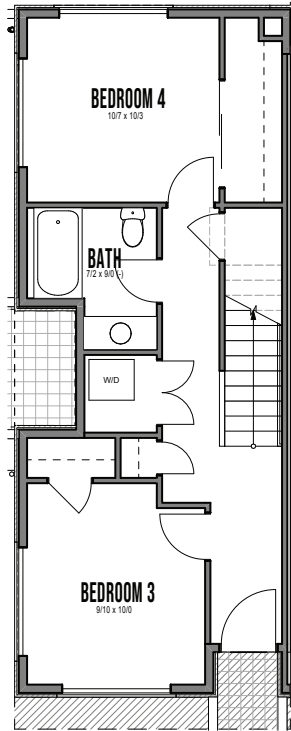

WILLOW
SEATTLE

info@shelterhs.com | 206.486.9209 | shelterhometseattle.com

UNIT B4

1

2

3

4

8337A 12TH AVE NW SEATTLE, WA 98117
APPROX 1810 SF | 4 BEDS | 2.25 BATHS | ROOF DECK | OPEN CONCEPT

 Floor plans are provided for illustrative and general informational purposes only. In a continuing effort to improve our products and designs, final construction elevations, square footages, floor plan layouts and/or materials and colors may vary. Buyer to verify all information to their own satisfaction.