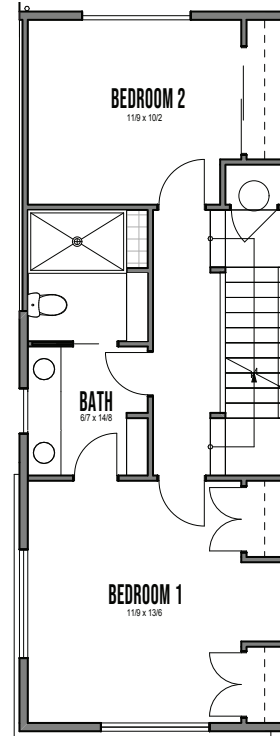

WILLOW
SEATTLE

info@shelterhs.com | 206.486.9209 | shelterhomesseattle.com

UNIT B7

1

2

3

4

8335B 12TH AVE NW SEATTLE, WA 98117
APPROX 1793 SF | 4 BEDS | 2.25 BATHS | ROOF DECK | OPEN CONCEPT

Floor plans are provided for illustrative and general informational purposes only. In a continuing effort to improve our products and designs, final construction elevations, square footages, floor plan layouts and/or materials and colors may vary. Buyer to verify all information to their own satisfaction.