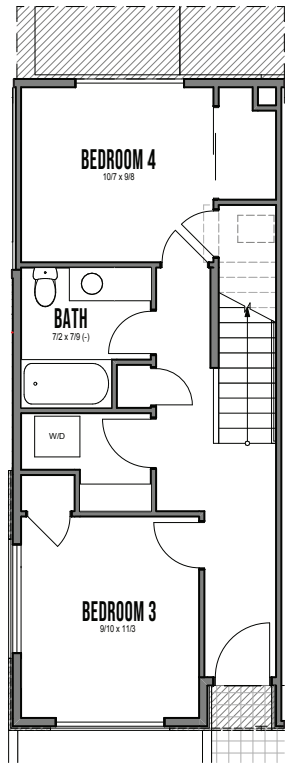

WILLOW
SEATTLE

info@shelterhs.com | 206.486.9209 | shelterhomesseattle.com

UNIT B7

1

2

3

4

8335B 12TH AVE NW SEATTLE, WA 98117
APPROX 1793 SF | 4 BEDS | 2.25 BATHS | ROOF DECK | OPEN CONCEPT

Floor plans are provided for illustrative and general informational purposes only. In a continuing effort to improve our products and designs, final construction elevations, square footages, floor plan layouts and/or materials and colors may vary. Buyer to verify all information to their own satisfaction.