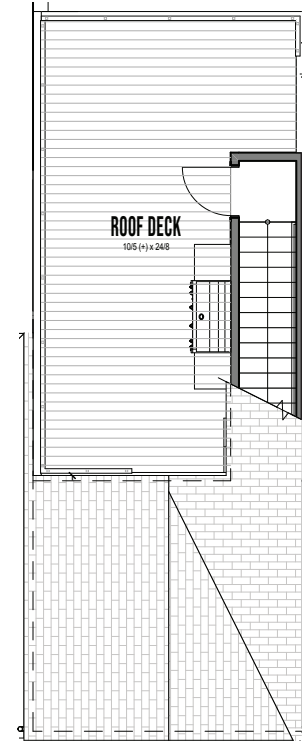

WILLOW
SEATTLE

info@shelterhs.com | 206.486.9209 | shelterhomesseattle.com

UNIT B7

1

2

3

4

8335B 12TH AVE NW SEATTLE, WA 98117
APPROX 1793 SF | 4 BEDS | 2.25 BATHS | ROOF DECK | OPEN CONCEPT

Floor plans are provided for illustrative and general informational purposes only. In a continuing effort to improve our products and designs, final construction elevations, square footages, floor plan layouts and/or materials and colors may vary. Buyer to verify all information to their own satisfaction.