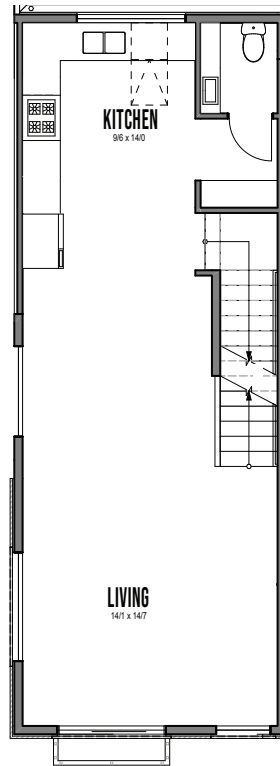

WILLOW
SEATTLE

info@shelterhs.com | 206.486.9209 | shelterhomesseattle.com

UNIT B7

1

2

3

4

8335B 12TH AVE NW SEATTLE, WA 98117
APPROX 1793 SF | 4 BEDS | 2.25 BATHS | ROOF DECK | OPEN CONCEPT

Floor plans are provided for illustrative and general informational purposes only. In a continuing effort to improve our products and designs, final construction elevations, square footages, floor plan layouts and/or materials and colors may vary. Buyer to verify all information to their own satisfaction.