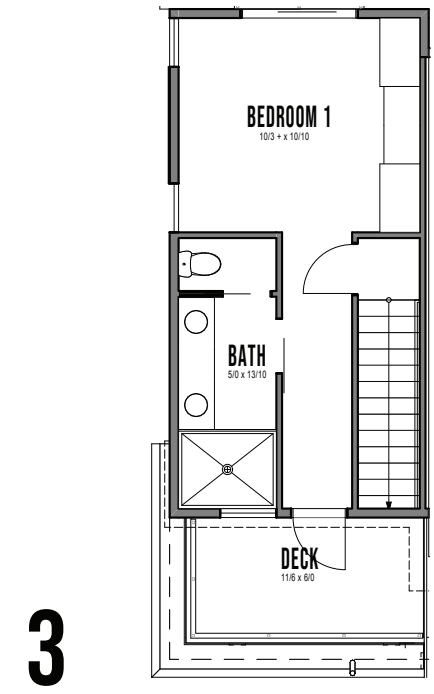

WILLOW
SEATTLE

info@shelterhs.com | 206.486.9209 | shelterhometseattle.com

UNIT C8

8333A 12TH AVE NW SEATTLE, WA 98117
APPROX 1186 SF | 2 BEDS | 1.75 BATHS | FLEX | PATIO

Floor plans are provided for illustrative and general informational purposes only. In a continuing effort to improve our products and designs, final construction elevations, square footages, floor plan layouts and/or materials and colors may vary. Buyer to verify all information to their own satisfaction.

Habitat for the Modern Life Form.