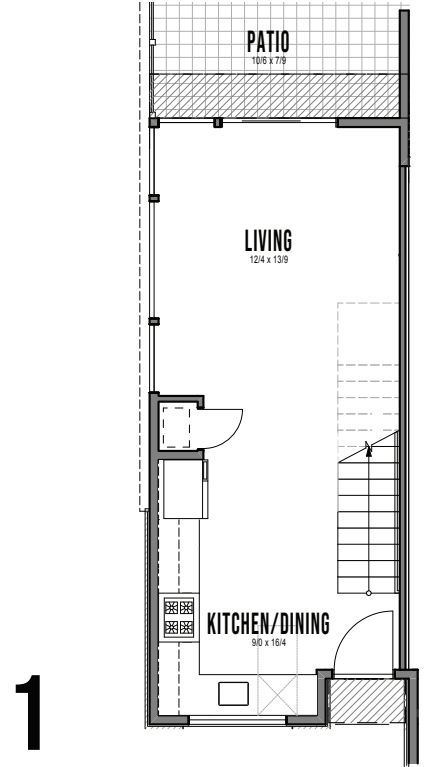

WILLOW
SEATTLE

info@shelterhs.com | 206.486.9209 | shelterhometseattle.com

UNIT C8

8333A 12TH AVE NW SEATTLE, WA 98117
APPROX 1186 SF | 2 BEDS | 1.75 BATHS | FLEX | PATIO

Floor plans are provided for illustrative and general informational purposes only. In a continuing effort to improve our products and designs, final construction elevations, square footages, floor plan layouts and/or materials and colors may vary. Buyer to verify all information to their own satisfaction.

Habitat for the Modern Life Form.