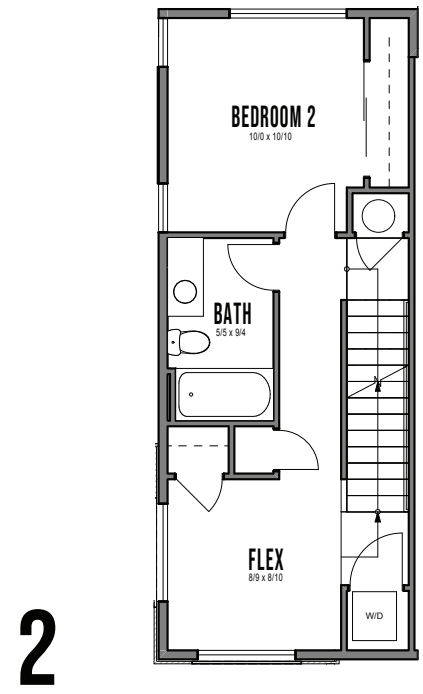

WILLOW
SEATTLE

info@shelterhs.com | 206.486.9209 | shelterhometseattle.com

UNIT C8

8333A 12TH AVE NW SEATTLE, WA 98117
APPROX 1186 SF | 2 BEDS | 1.75 BATHS | FLEX | PATIO

Floor plans are provided for illustrative and general informational purposes only. In a continuing effort to improve our products and designs, final construction elevations, square footages, floor plan layouts and/or materials and colors may vary. Buyer to verify all information to their own satisfaction.

Habitat for the Modern Life Form.