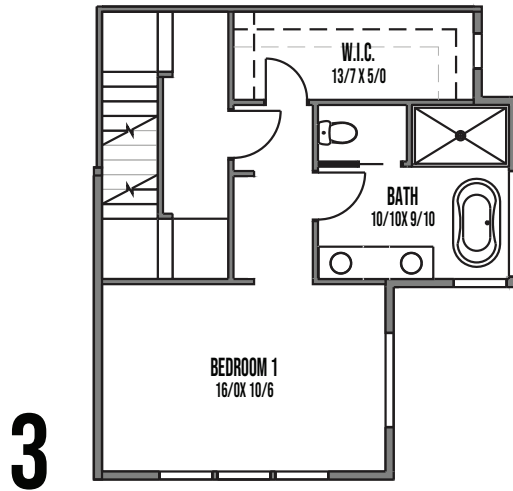

UNIT 8313F

8313F 12TH AVE NW, SEATTLE, WA 98117
APPROX 1824 SF | 3 BEDS | 2.5 BATHS | DECK | PARKING