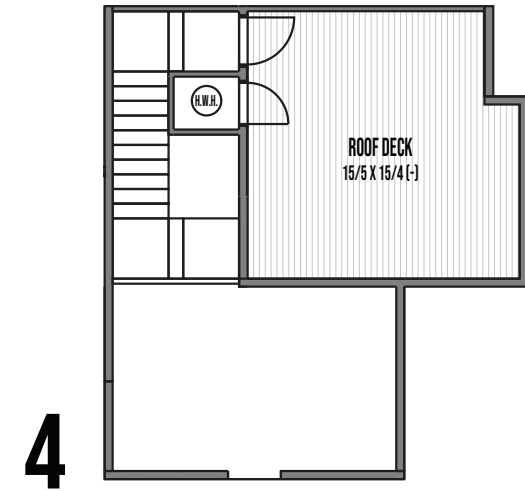

UNIT 8313F

8313F 12TH AVE NW, SEATTLE, WA 98117
APPROX 1824 SF | 3 BEDS | 2.5 BATHS | DECK | PARKING