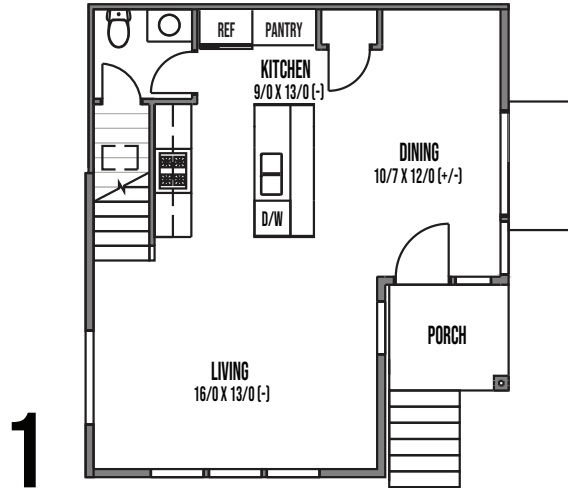

UNIT 8313F

8313F 12TH AVE NW, SEATTLE, WA 98117
APPROX 1824 SF | 3 BEDS | 2.5 BATHS | DECK | PARKING