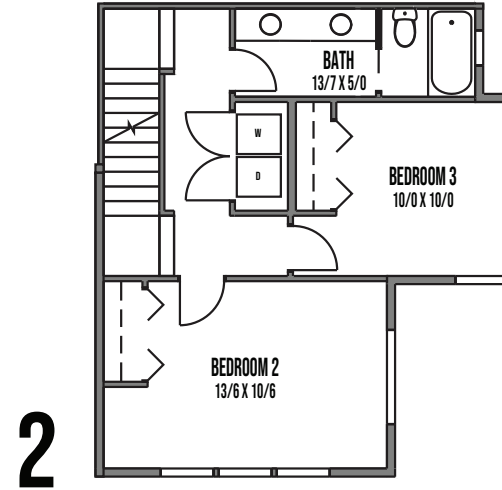

UNIT 8313F

8313F 12TH AVE NW, SEATTLE, WA 98117
APPROX 1824 SF | 3 BEDS | 2.5 BATHS | DECK | PARKING