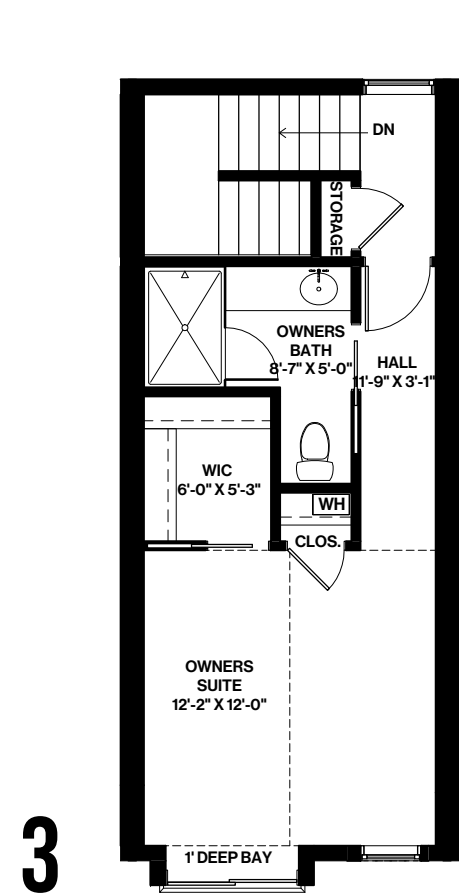

UNIT 2

9714 7TH AVE NW, SEATTLE 98117
APPROX 1252 SF | 2 BEDS | 1.75 BATHS | OPEN CONCEPT