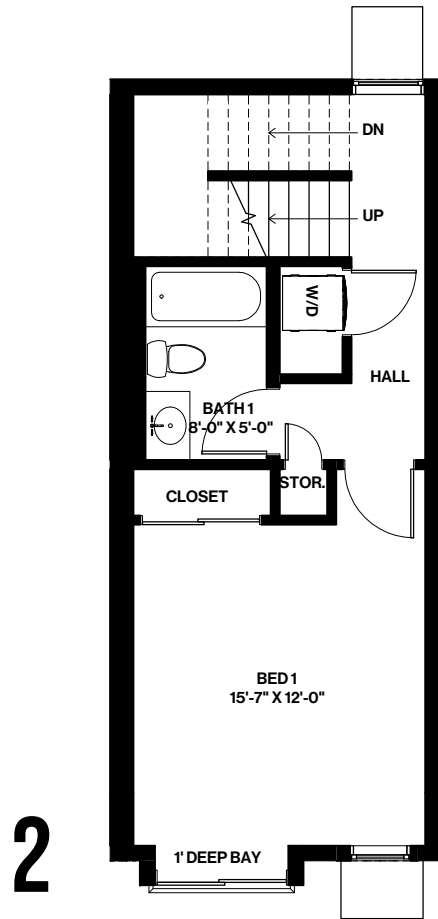

UNIT 2

9714 7TH AVE NW, SEATTLE 98117
APPROX 1252 SF | 2 BEDS | 1.75 BATHS | OPEN CONCEPT