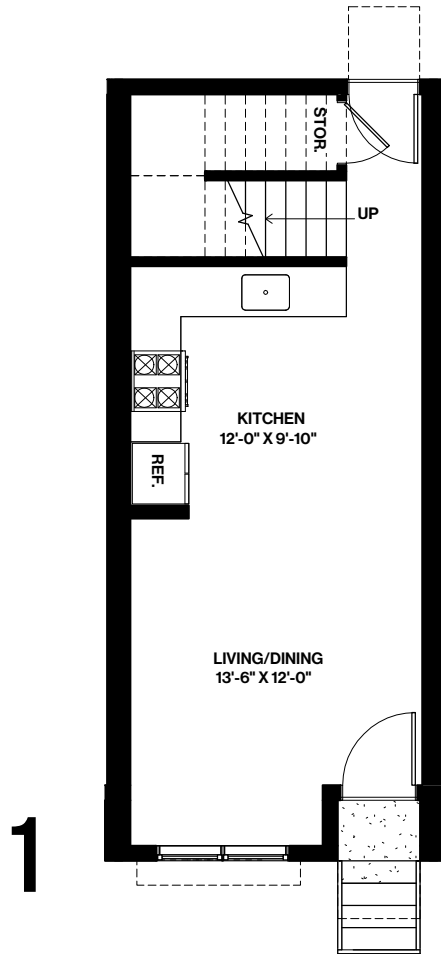

UNIT 2

9714 7TH AVE NW, SEATTLE 98117
APPROX 1252 SF | 2 BEDS | 1.75 BATHS | OPEN CONCEPT