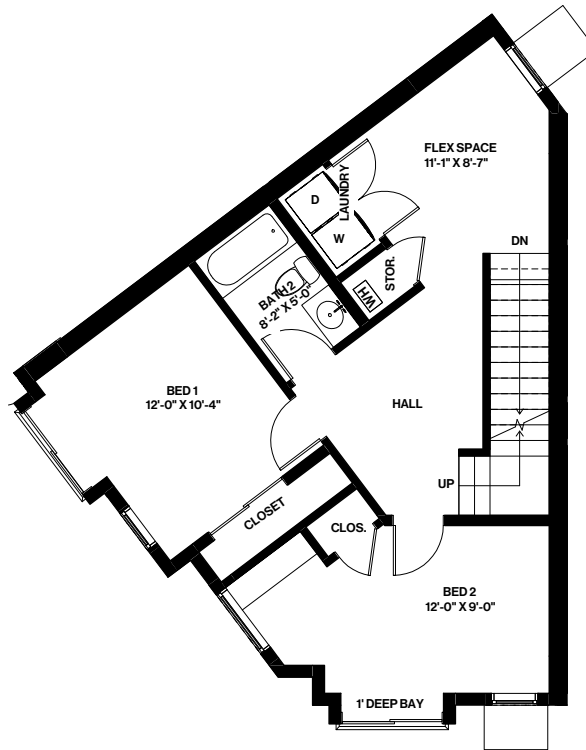

**UNIT 4**

**1**

**2**

**3**

**9718 7TH AVE NW, SEATTLE 98117**  
**APPROX 1973 SF | 3 BEDS | 2.25 BATHS | 2 FLEX | OPEN CONCEPT**