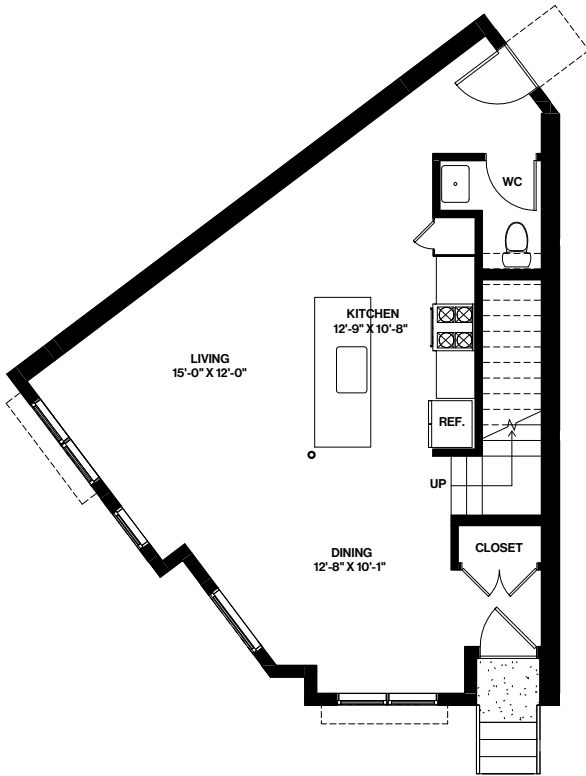

**UNIT 4**

**1**

**2**

**3**

**9718 7TH AVE NW, SEATTLE 98117**  
**APPROX 1973 SF | 3 BEDS | 2.25 BATHS | 2 FLEX | OPEN CONCEPT**