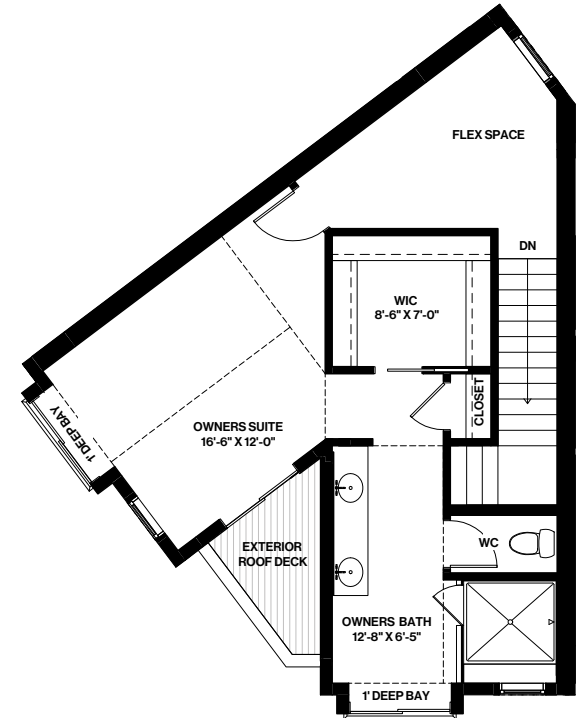

**UNIT 4**

**1**

**2**

**3**

**9718 7TH AVE NW, SEATTLE 98117**  
**APPROX 1973 SF | 3 BEDS | 2.25 BATHS | 2 FLEX | OPEN CONCEPT**