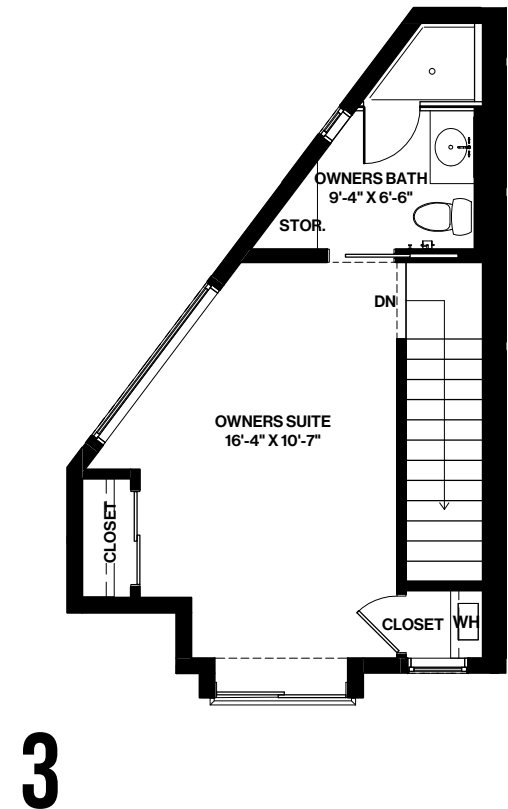

**UNIT 8**

**9742 HOLMAN RD NW, SEATTLE 98117**  
**APPROX 1006 SF | 1 BEDS | 1.75 BATHS OPEN CONCEPT**

Floor plans are provided for illustrative and general informational purposes only. In a continuing effort to improve our products and designs, final construction elevations, square footages, floor plan layouts and/or materials and colors may vary. Buyer to verify all information to their own satisfaction.