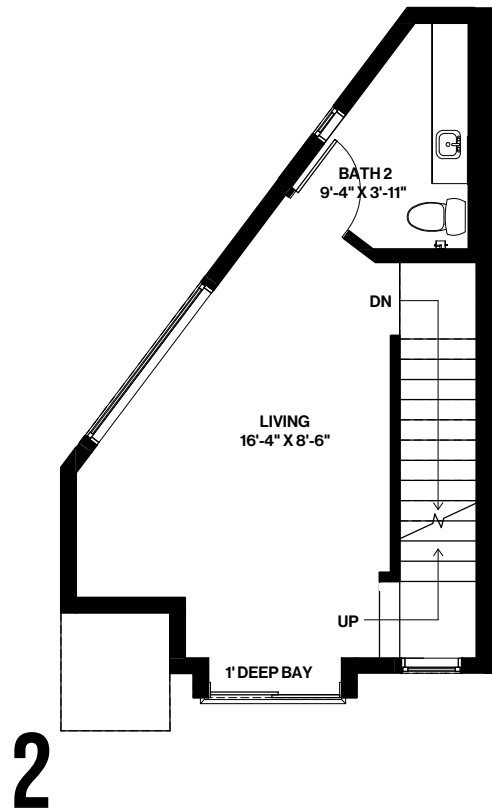

**UNIT 8**

**9742 HOLMAN RD NW, SEATTLE 98117**  
**APPROX 1006 SF | 1 BEDS | 1.75 BATHS OPEN CONCEPT**

Floor plans are provided for illustrative and general informational purposes only. In a continuing effort to improve our products and designs, final construction elevations, square footages, floor plan layouts and/or materials and colors may vary. Buyer to verify all information to their own satisfaction.