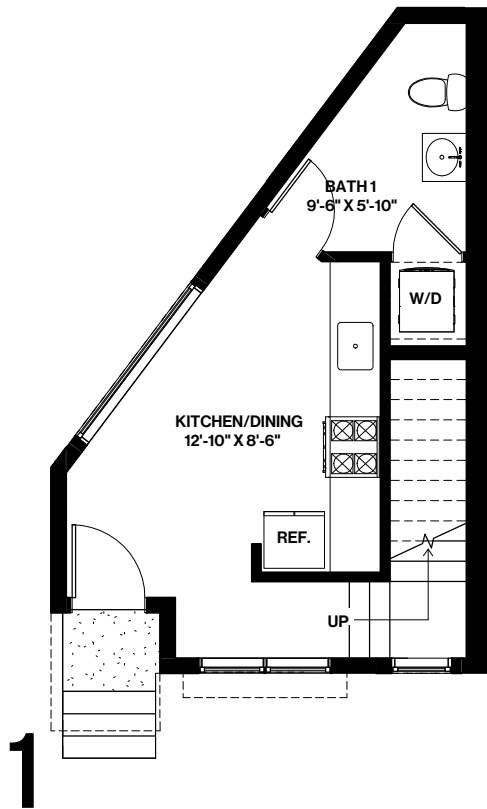

**UNIT 8**

**9742 HOLMAN RD NW, SEATTLE 98117**  
**APPROX 1006 SF | 1 BEDS | 1.75 BATHS OPEN CONCEPT**

Floor plans are provided for illustrative and general informational purposes only. In a continuing effort to improve our products and designs, final construction elevations, square footages, floor plan layouts and/or materials and colors may vary. Buyer to verify all information to their own satisfaction.